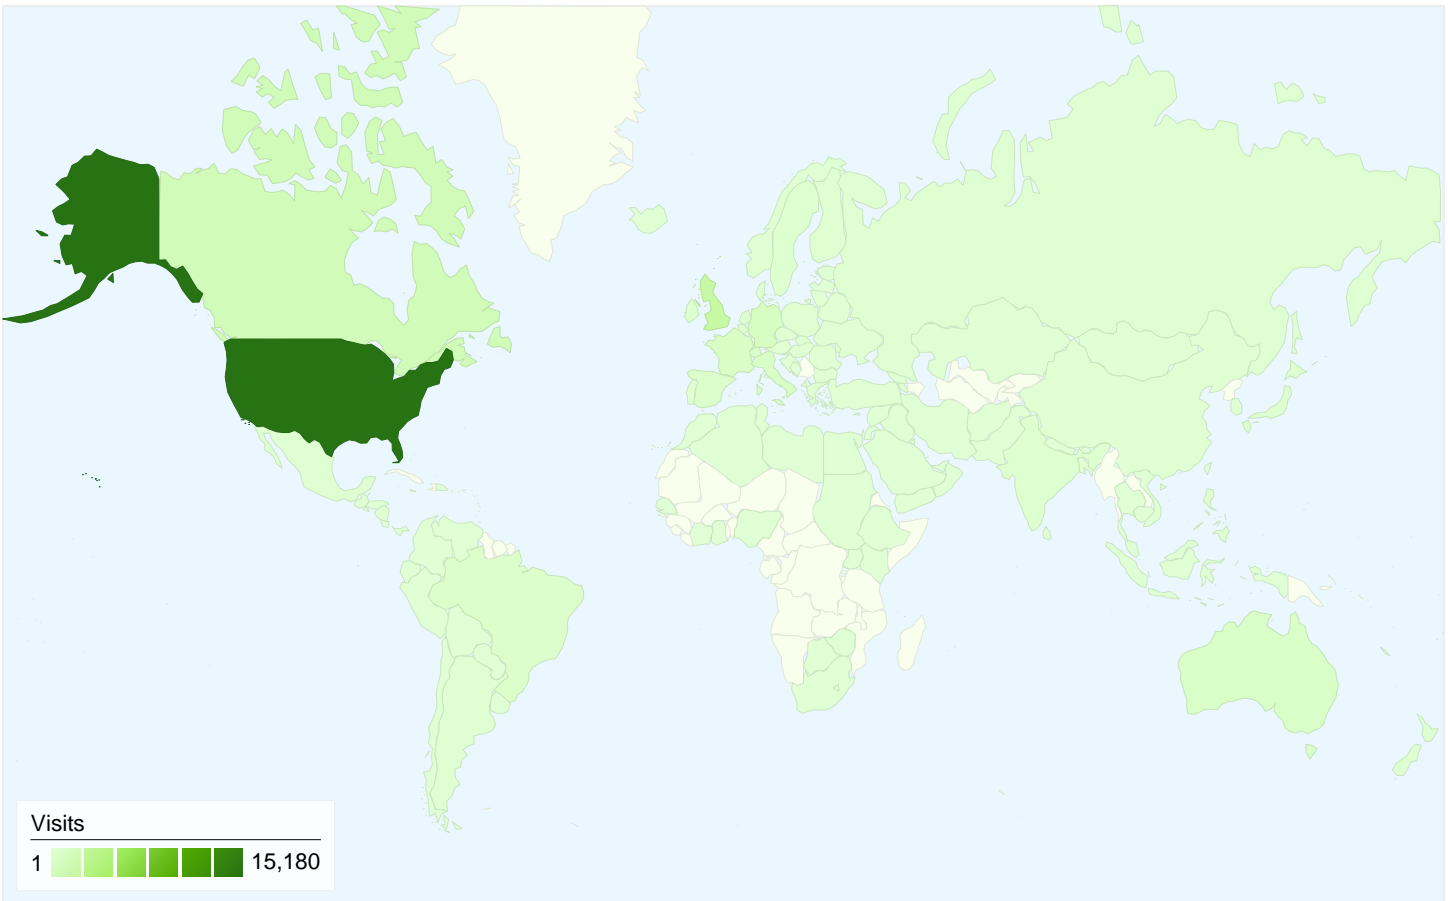

**Visitors**  
**19,220**

**Map Overlay world**

**Traffic Sources Overview**

- **Search Engines**  
17,496.00 (64.81%)
- **Direct Traffic**  
4,885.00 (18.10%)
- **Referring Sites**  
4,614.00 (17.09%)

**Content Overview**

## 19,220 people visited this site

26,995 Visits

19,220 Absolute Unique Visitors

95,310 Pageviews

3.53 Average Pageviews

00:02:32 Time on Site

63.49% Bounce Rate

64.33% New Visits

## All traffic sources sent a total of 26,995 visits

-  18.10% Direct Traffic
-  17.09% Referring Sites
-  64.81% Search Engines

- Search Engines  
17,496.00 (64.81%)
- Direct Traffic  
4,885.00 (18.10%)
- Referring Sites  
4,614.00 (17.09%)

**26,995 visits came from 135 countries/territories**

Site Usage

Country/Territory	Visits	Pages/Visit	Avg. Time on Site	% New Visits	Bounce Rate
<b>Visits</b> <b>26,995</b> % of Site Total: 100.00%	<b>Pages/Visit</b> <b>3.53</b> Site Avg: 3.53 (0.00%)	<b>Avg. Time on Site</b> <b>00:02:32</b> Site Avg: 00:02:32 (0.00%)	<b>% New Visits</b> <b>64.35%</b> Site Avg: 64.33% (0.04%)	<b>Bounce Rate</b> <b>63.49%</b> Site Avg: 63.49% (0.00%)	
United States	15,180	3.61	00:02:20	65.80%	62.21%
United Kingdom	2,157	4.29	00:04:12	60.96%	58.83%
Canada	1,292	3.67	00:02:26	68.81%	59.44%
Germany	774	3.50	00:02:54	63.31%	61.50%
France	685	3.40	00:02:46	64.96%	68.03%
Australia	613	2.69	00:01:26	47.63%	71.94%
Italy	610	3.30	00:01:43	45.41%	70.82%
Switzerland	479	2.28	00:02:36	16.08%	77.87%
Spain	457	3.07	00:02:21	62.58%	67.61%