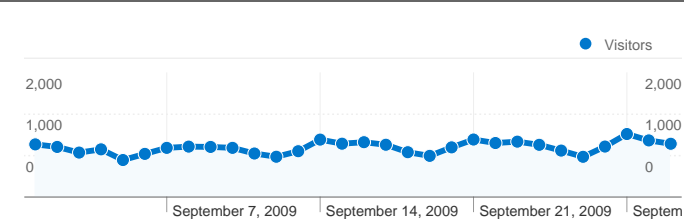

**Site Usage**

**26,995** Visits

**63.49%** Bounce Rate

**95,310** Pageviews

**00:02:32** Avg. Time on Site

**3.53** Pages/Visit

**64.33%** % New Visits

**Visitors Overview**

**Visitors**  
**19,220**

**Map Overlay world**

**Traffic Sources Overview**

- **Search Engines**  
17,496.00 (64.81%)
- **Direct Traffic**  
4,885.00 (18.10%)
- **Referring Sites**  
4,614.00 (17.09%)

**Content Overview**

## 19,220 people visited this site

26,995 Visits

19,220 Absolute Unique Visitors

95,310 Pageviews

3.53 Average Pageviews

00:02:32 Time on Site

63.49% Bounce Rate

64.33% New Visits

**26,995 visits came from 135 countries/territories**

Site Usage

Country/Territory	Visits	Pages/Visit	Avg. Time on Site	% New Visits	Bounce Rate
<b>Visits</b> <b>26,995</b> % of Site Total: 100.00%	<b>Pages/Visit</b> <b>3.53</b> Site Avg: 3.53 (0.00%)	<b>Avg. Time on Site</b> <b>00:02:32</b> Site Avg: 00:02:32 (0.00%)	<b>% New Visits</b> <b>64.35%</b> Site Avg: 64.33% (0.04%)	<b>Bounce Rate</b> <b>63.49%</b> Site Avg: 63.49% (0.00%)	
United States	15,180	3.61	00:02:20	65.80%	62.21%
United Kingdom	2,157	4.29	00:04:12	60.96%	58.83%
Canada	1,292	3.67	00:02:26	68.81%	59.44%
Germany	774	3.50	00:02:54	63.31%	61.50%
France	685	3.40	00:02:46	64.96%	68.03%
Australia	613	2.69	00:01:26	47.63%	71.94%
Italy	610	3.30	00:01:43	45.41%	70.82%
Switzerland	479	2.28	00:02:36	16.08%	77.87%
Spain	457	3.07	00:02:21	62.58%	67.61%