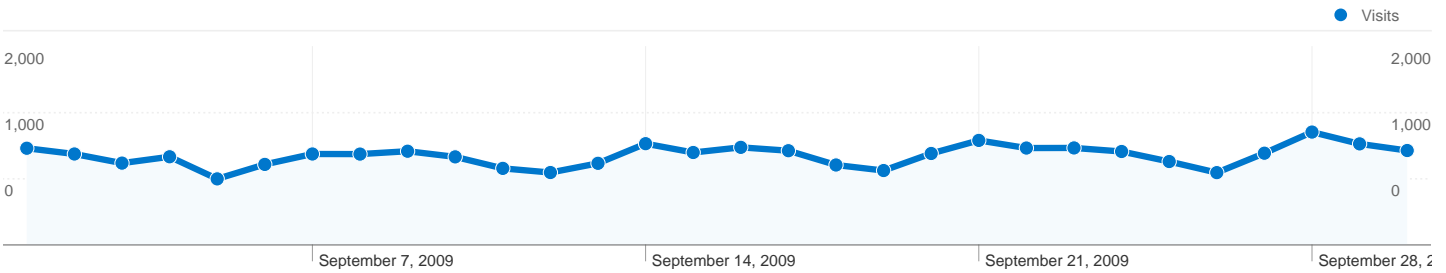

All traffic sources sent a total of 26,995 visits

- 18.10% Direct Traffic
- 17.09% Referring Sites
- 64.81% Search Engines

- Search Engines
  17,496.00 (64.81%)
- Direct Traffic
  4,885.00 (18.10%)
- Referring Sites
  4,614.00 (17.09%)

Top Traffic Sources

Sources	Visits	% visits	Keywords	Visits	% visits
google (organic)	14,993	55.54%	silent films	734	4.20%
(direct) ((none))	4,885	18.10%	silent era	512	2.93%
yahoo (organic)	1,488	5.51%	silent movies	455	2.60%
en.wikipedia.org (referral)	1,450	5.37%	unknown silent movies the	328	1.87%
bing (organic)	474	1.76%	silent film	285	1.63%