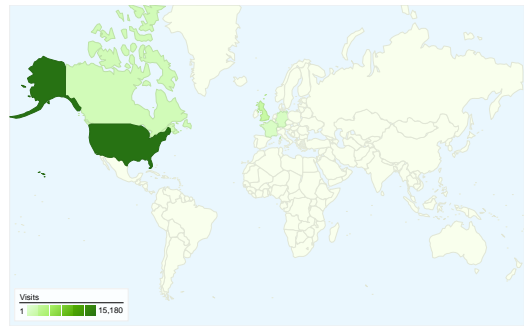

**Site Usage**

**26,995** Visits

**63.49%** Bounce Rate

**95,310** Pageviews

**00:02:32** Avg. Time on Site

**3.53** Pages/Visit

**64.33%** % New Visits

**Visitors Overview**

**Visitors**  
**19,220**

**Map Overlay world**

**Traffic Sources Overview**

- **Search Engines**  
17,496.00 (64.81%)
- **Direct Traffic**  
4,885.00 (18.10%)
- **Referring Sites**  
4,614.00 (17.09%)

**Content Overview**

## All traffic sources sent a total of 26,995 visits

-  18.10% Direct Traffic
-  17.09% Referring Sites
-  64.81% Search Engines

- Search Engines  
17,496.00 (64.81%)
- Direct Traffic  
4,885.00 (18.10%)
- Referring Sites  
4,614.00 (17.09%)

**26,995 visits came from 135 countries/territories**

Site Usage

Country/Territory	Visits	Pages/Visit	Avg. Time on Site	% New Visits	Bounce Rate
<b>Visits</b> <b>26,995</b> % of Site Total: 100.00%	<b>Pages/Visit</b> <b>3.53</b> Site Avg: 3.53 (0.00%)	<b>Avg. Time on Site</b> <b>00:02:32</b> Site Avg: 00:02:32 (0.00%)	<b>% New Visits</b> <b>64.35%</b> Site Avg: 64.33% (0.04%)	<b>Bounce Rate</b> <b>63.49%</b> Site Avg: 63.49% (0.00%)	
United States	15,180	3.61	00:02:20	65.80%	62.21%
United Kingdom	2,157	4.29	00:04:12	60.96%	58.83%
Canada	1,292	3.67	00:02:26	68.81%	59.44%
Germany	774	3.50	00:02:54	63.31%	61.50%
France	685	3.40	00:02:46	64.96%	68.03%
Australia	613	2.69	00:01:26	47.63%	71.94%
Italy	610	3.30	00:01:43	45.41%	70.82%
Switzerland	479	2.28	00:02:36	16.08%	77.87%
Spain	457	3.07	00:02:21	62.58%	67.61%